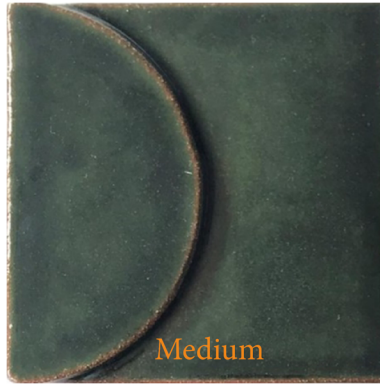

Glazed Neutrals

White Smooth

White Texture

Tan Crackle

Glazed Finishes

The beauty of small batch handmade production, is that no batch is ever entirely the same.

Verdigris

Bottle Green