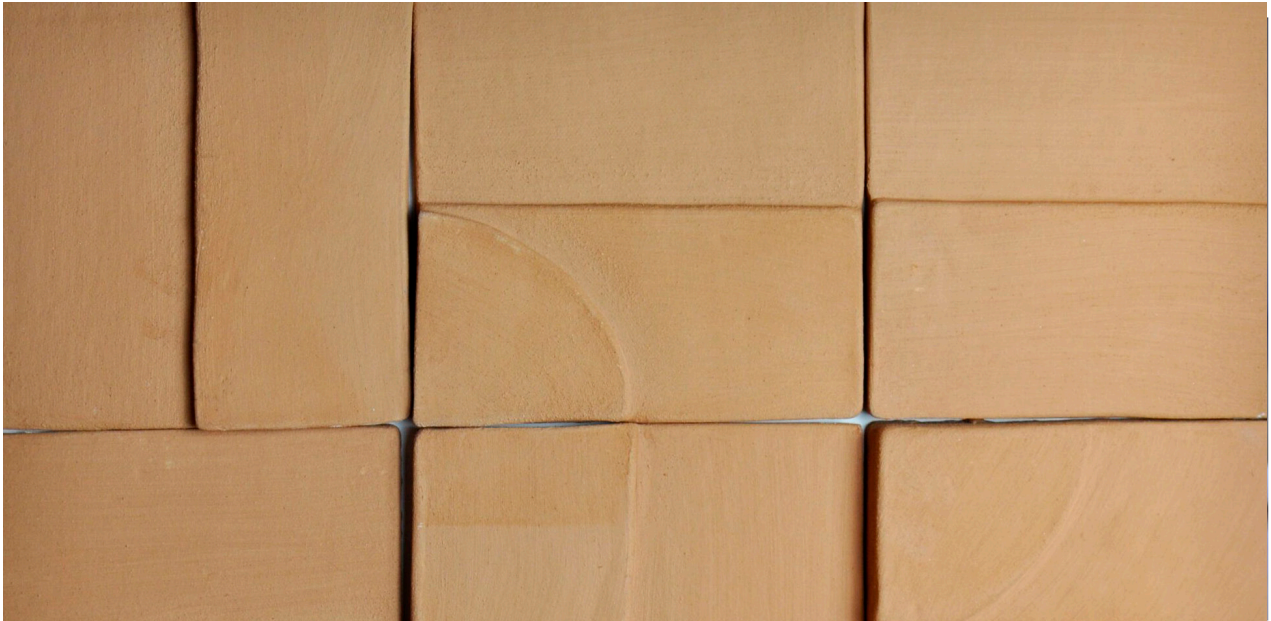

Important Information

Two & ½ Dimensions is a studio for authentic handmade artisan ceramic tiles. All products are locally and ethically sourced: our clay comes from Staffordshire, saving on road miles and therefore emissions. This laborious tradition is dying out with most handmade tiles being mass produced and then hand painted: in the studio all tiles are hand cut, making each one individually unique. By rejecting the idea of the perfectly made, one size fits all design, we aim to create accessible craftsmanship.